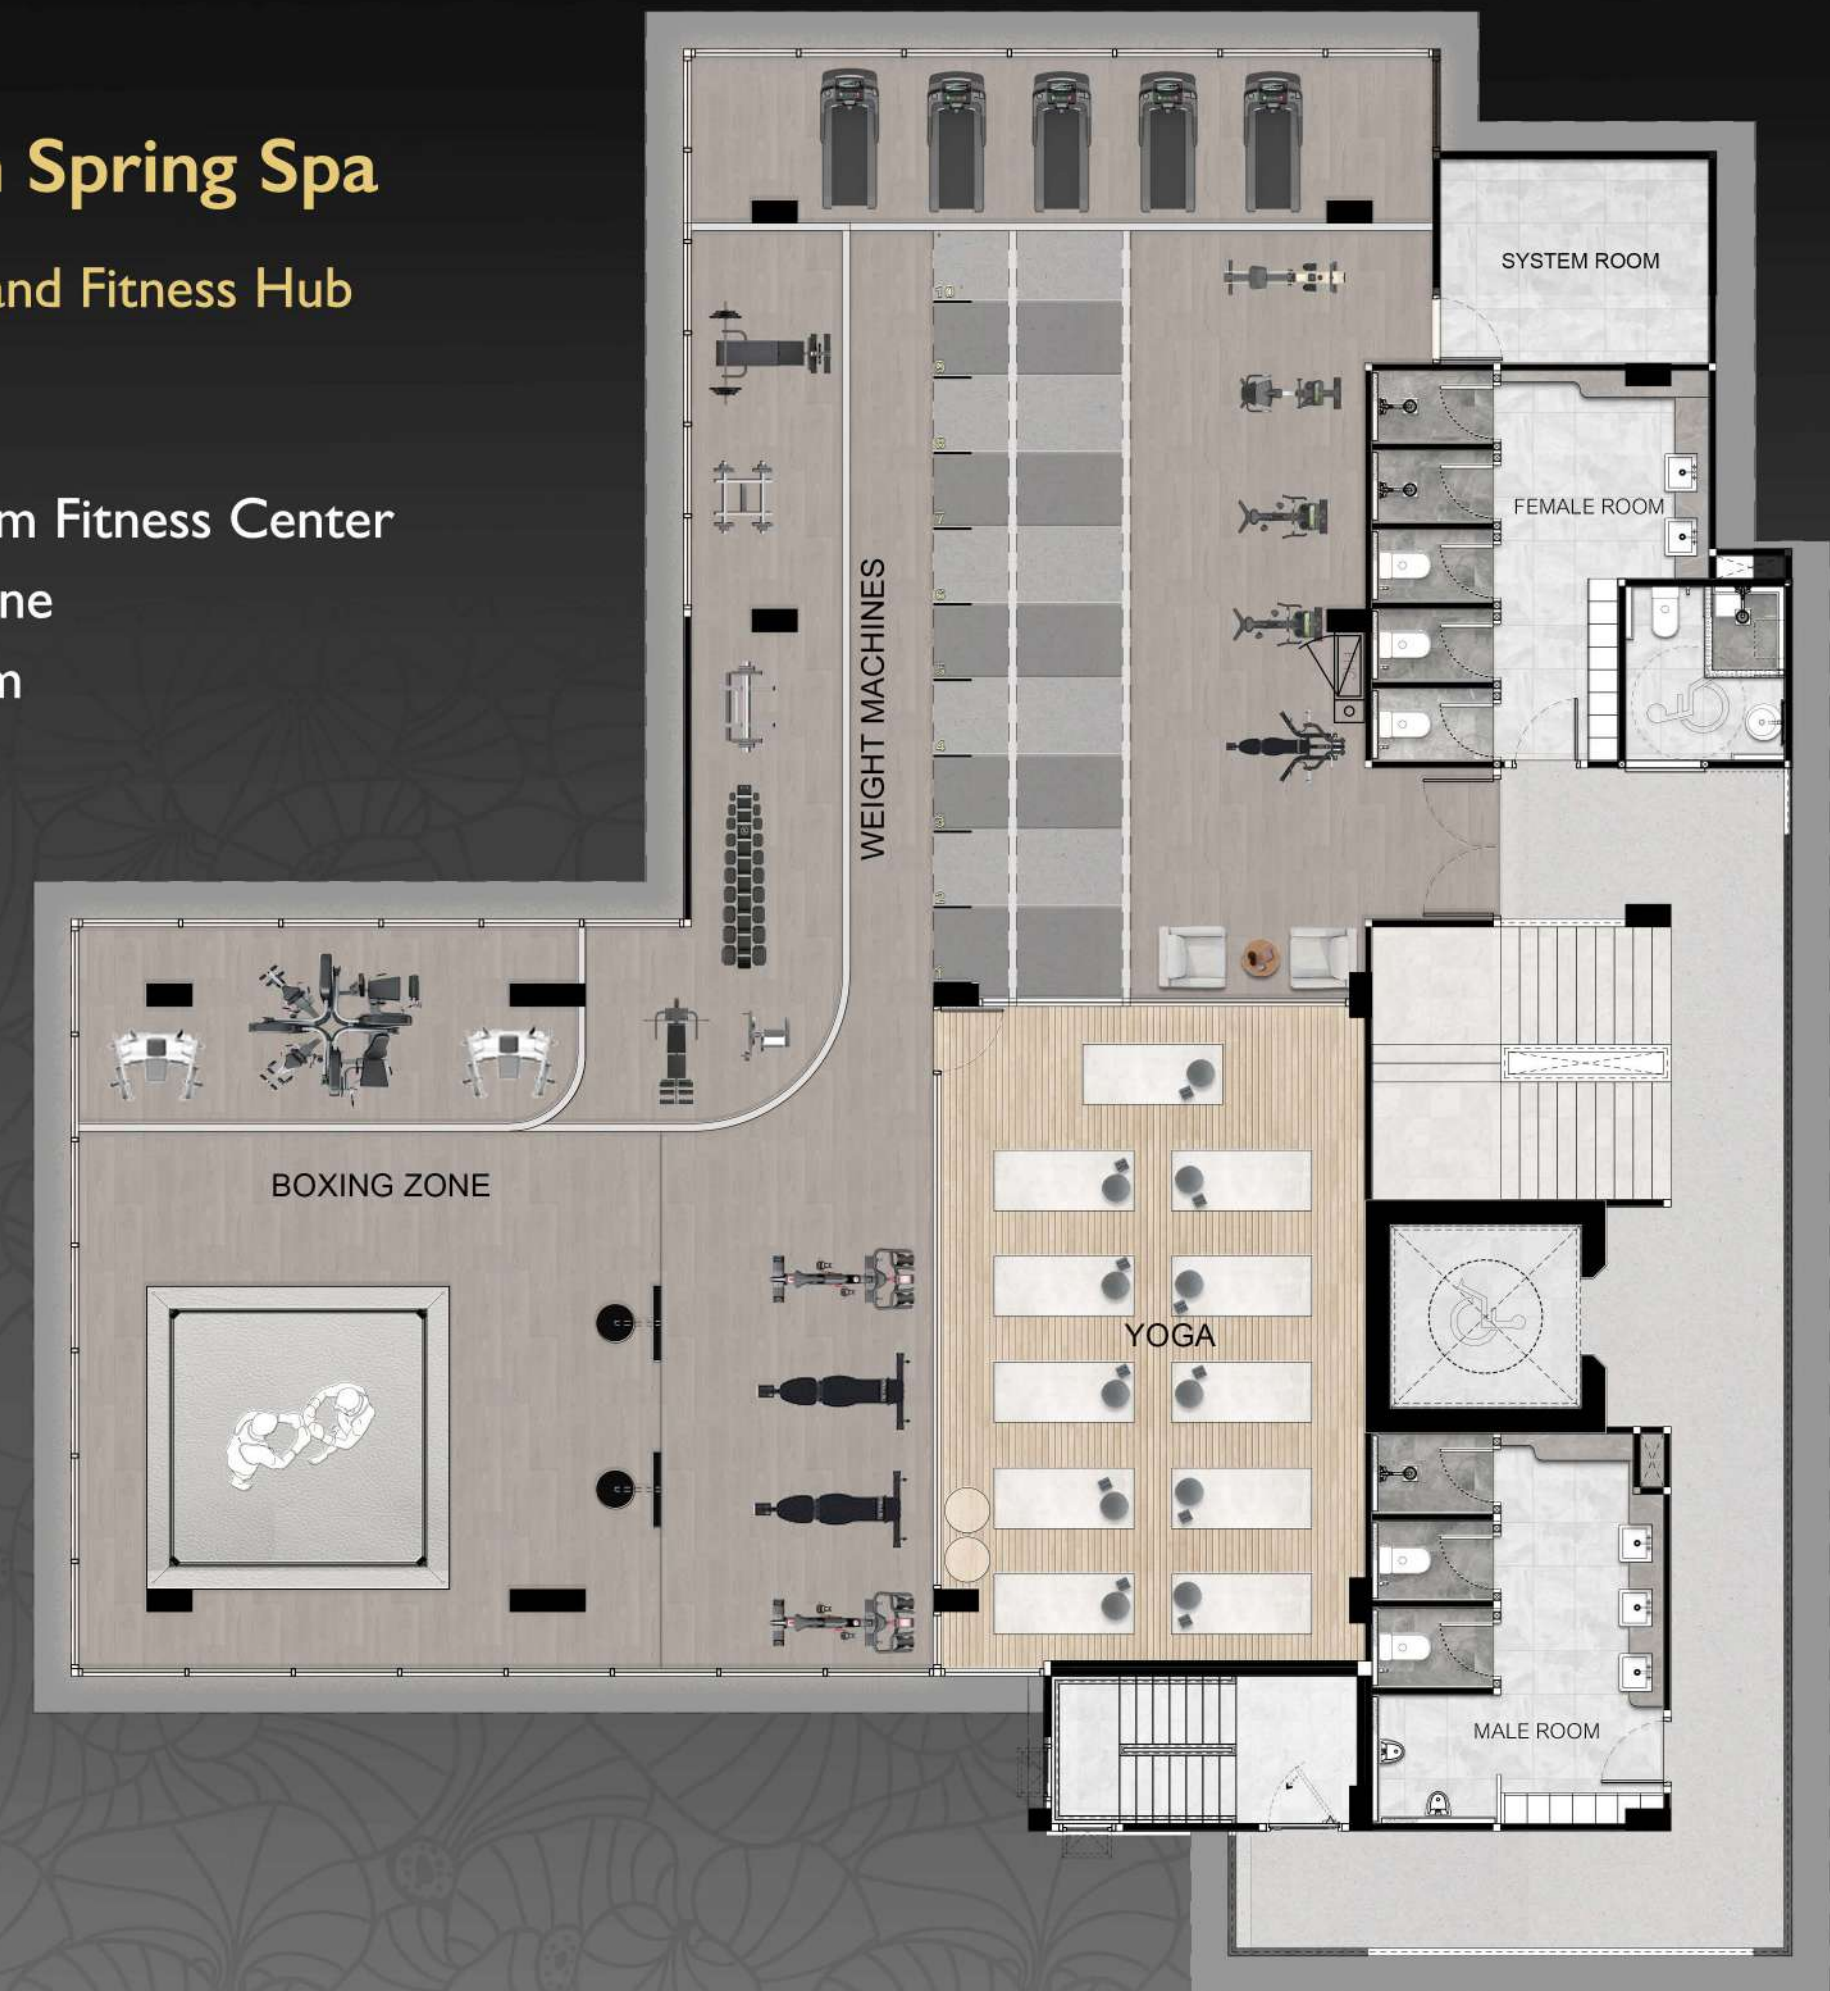

屋顶绿洲

天泉水疗中心的屋顶绿洲。在露天温泉中舒缓身心，或在特色浅水池中重拾活力，同时享受泳池的全景和热带风光。

Rooftop Oasis

Heaven Spring Spa

Restaurant and Lounge

Floor 1

Heaven Spring Spa

Wellness and Fitness Hub

Floor 2

TechnoGym Fitness Center

Boxing Zone

Yoga Room

Heaven Spring Spa

Onsen Spa

Floor 3

Open Air Garden Hot Spring