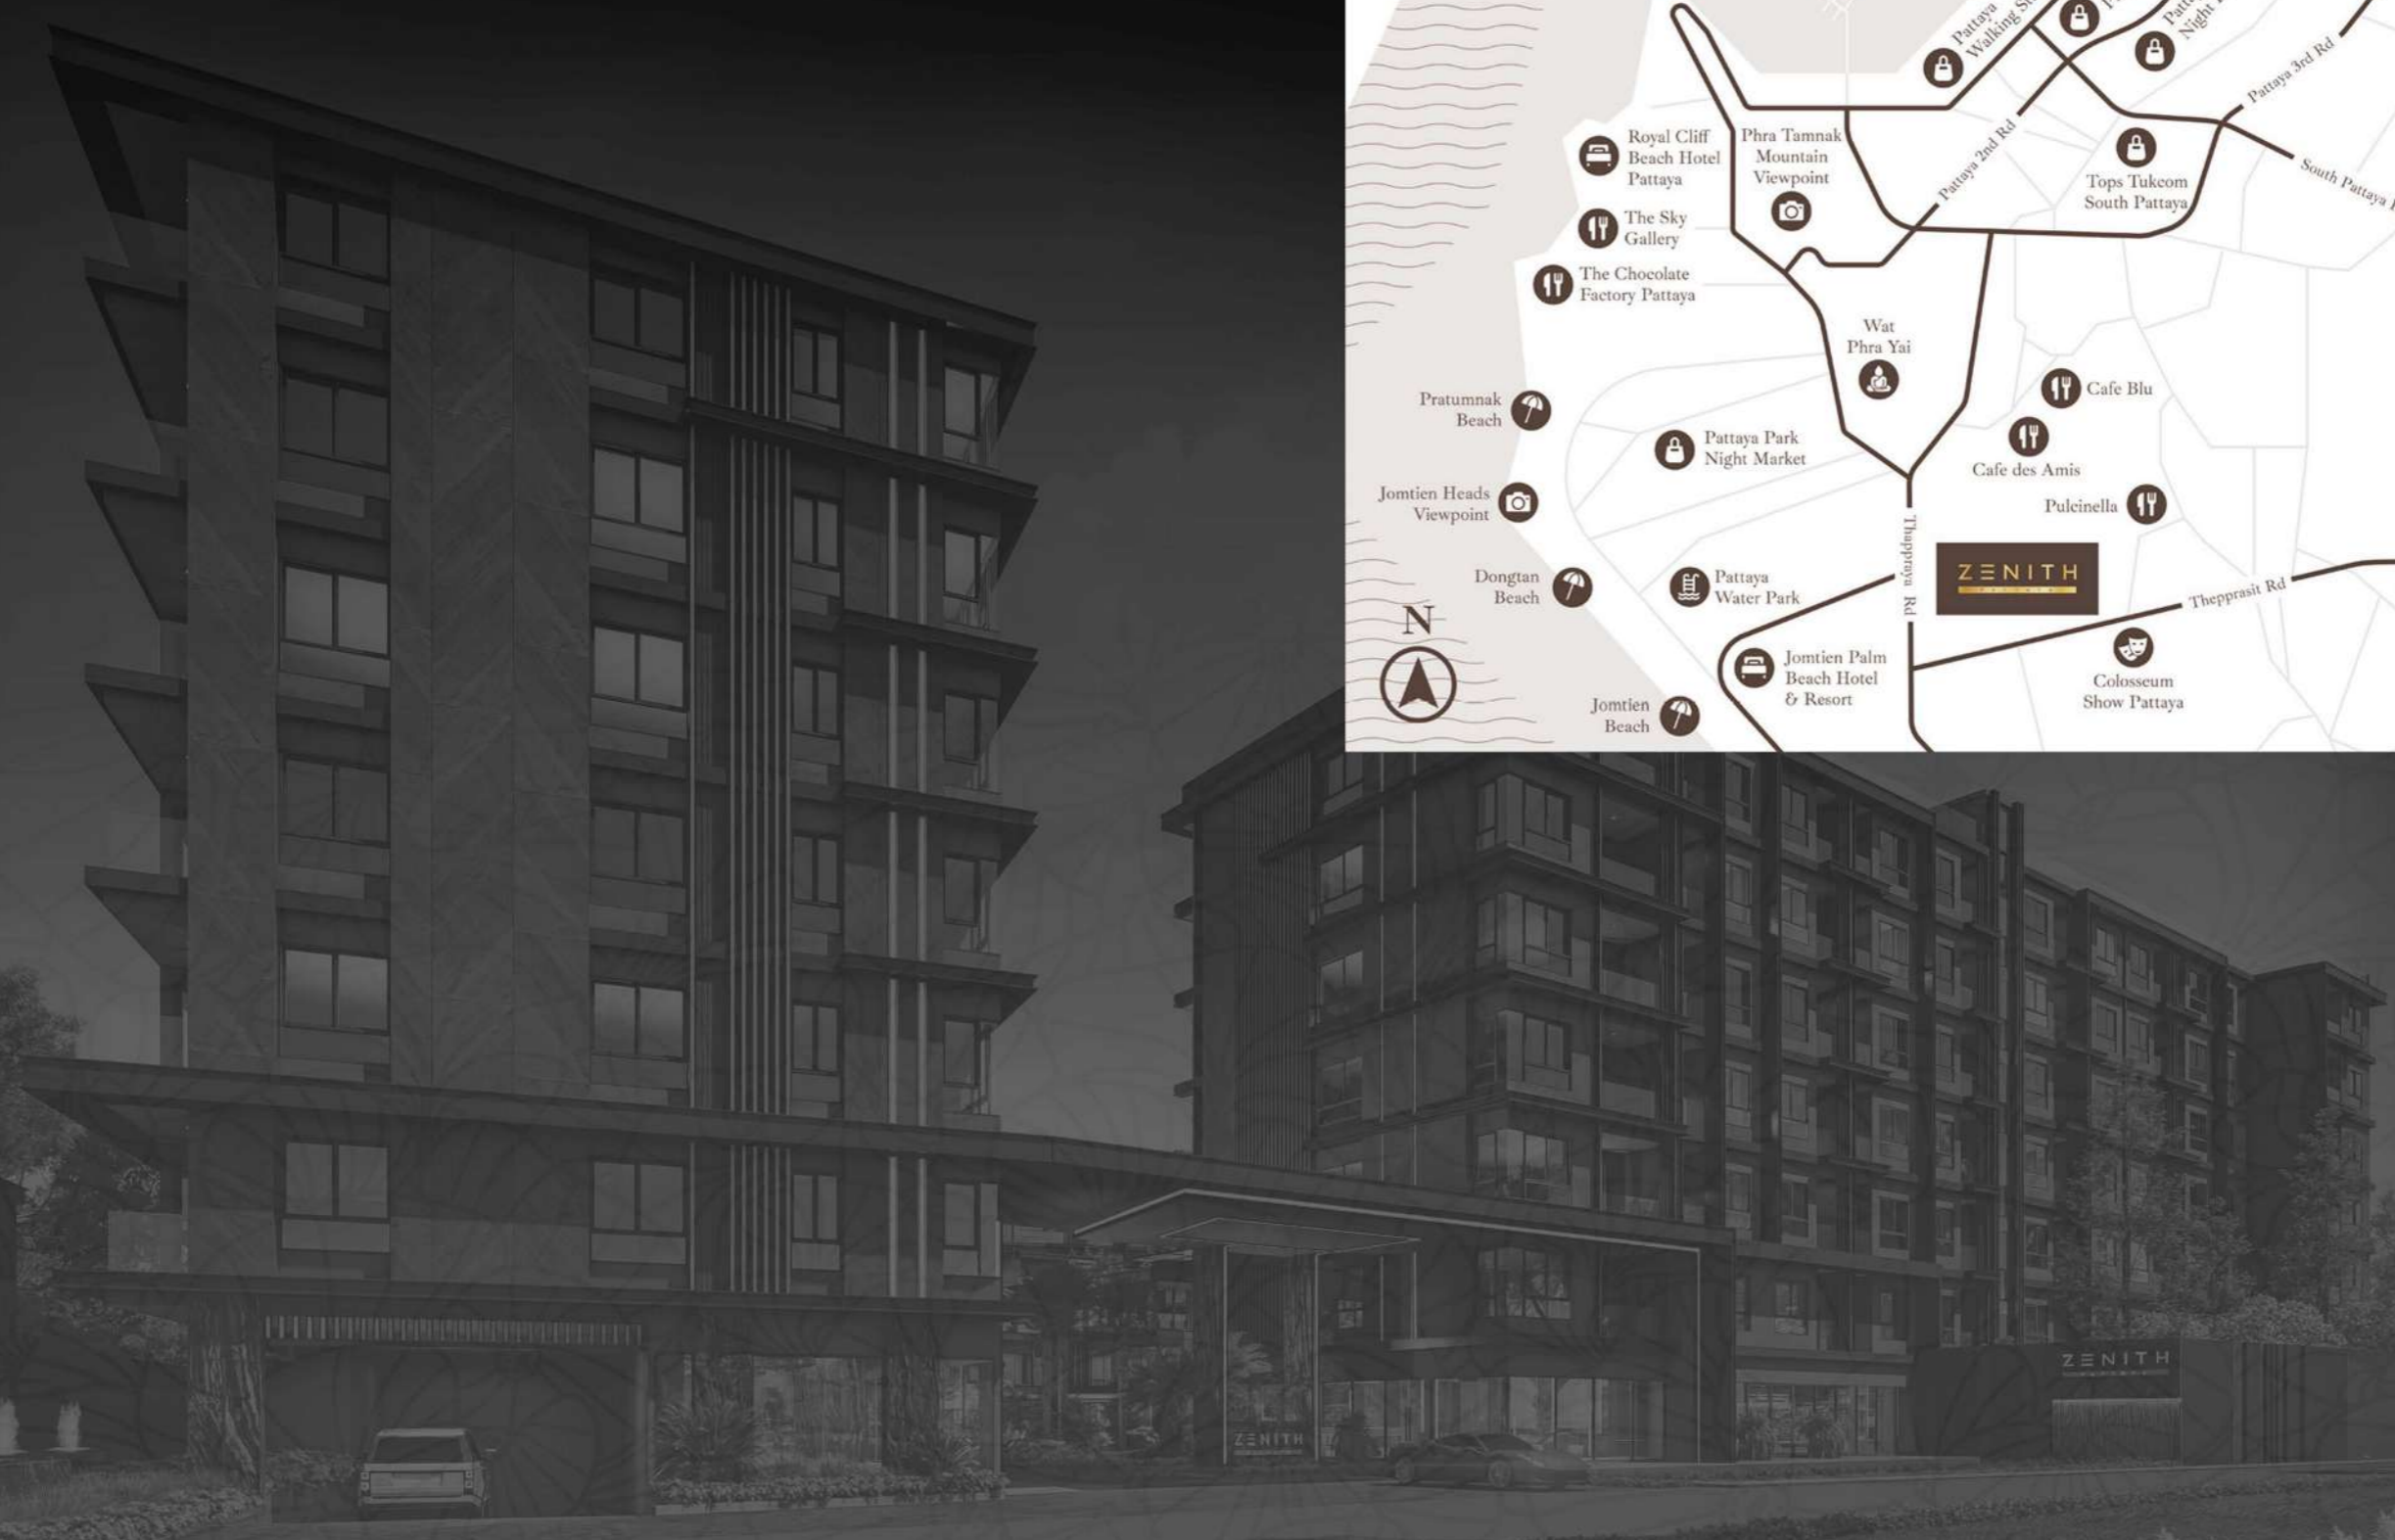

WWW.ZENITHPATTAYA.COM

Zenith Pattaya, Soi 15, Thappraya Road, Pattaya City, Chonburi 20150

Construction plans, delivery periods or project details are subject to change and the Company will endeavor to proceed within the specified timeframe, depending on various factors such as weather conditions, governmental conditions or other unexpected events. The Company reserves the right to change the information in the sales document without prior notice. The computer generated images are used only as part of the advertisement and description of the usage pattern. The information, images or simulation images appearing in the documents and public relations are for preliminary information only. They are subject to change without prior notice, which may be due to technical limitations or legal requirements.